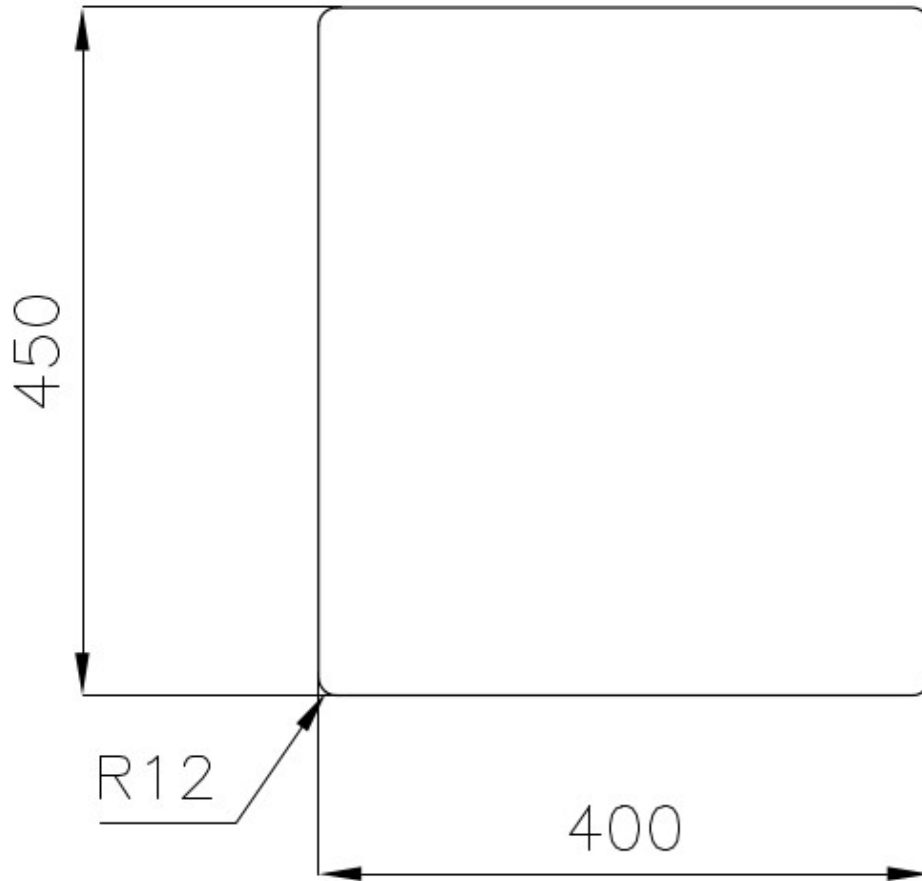

Width 43 cm

Bowl dimension 450x400mm

Number of bowls 1 bowl

Waste fitting 3,5" drain

FEATURES

Basket 3,5" waste fitting The drain is equipped with a large 3.5" drain, with the practical basket cap that prevents the discharge of solid parts.

Deep bowls This bowls reach an important depth, over 20 cm, thanks to the advanced production technology, that can be offer great capiciency and praticity in all the washing operations.

High thickness 1mm thick steel. A significant thickness, which guarantees the maximum sturdiness and durability.

Small radius Bowls with squared shapes with a modern design and an increased capacity, for a minimal aesthetics connected with an extreme praticity.

TECHNICAL DATA

Cut out size – Dimensioni per foratura top