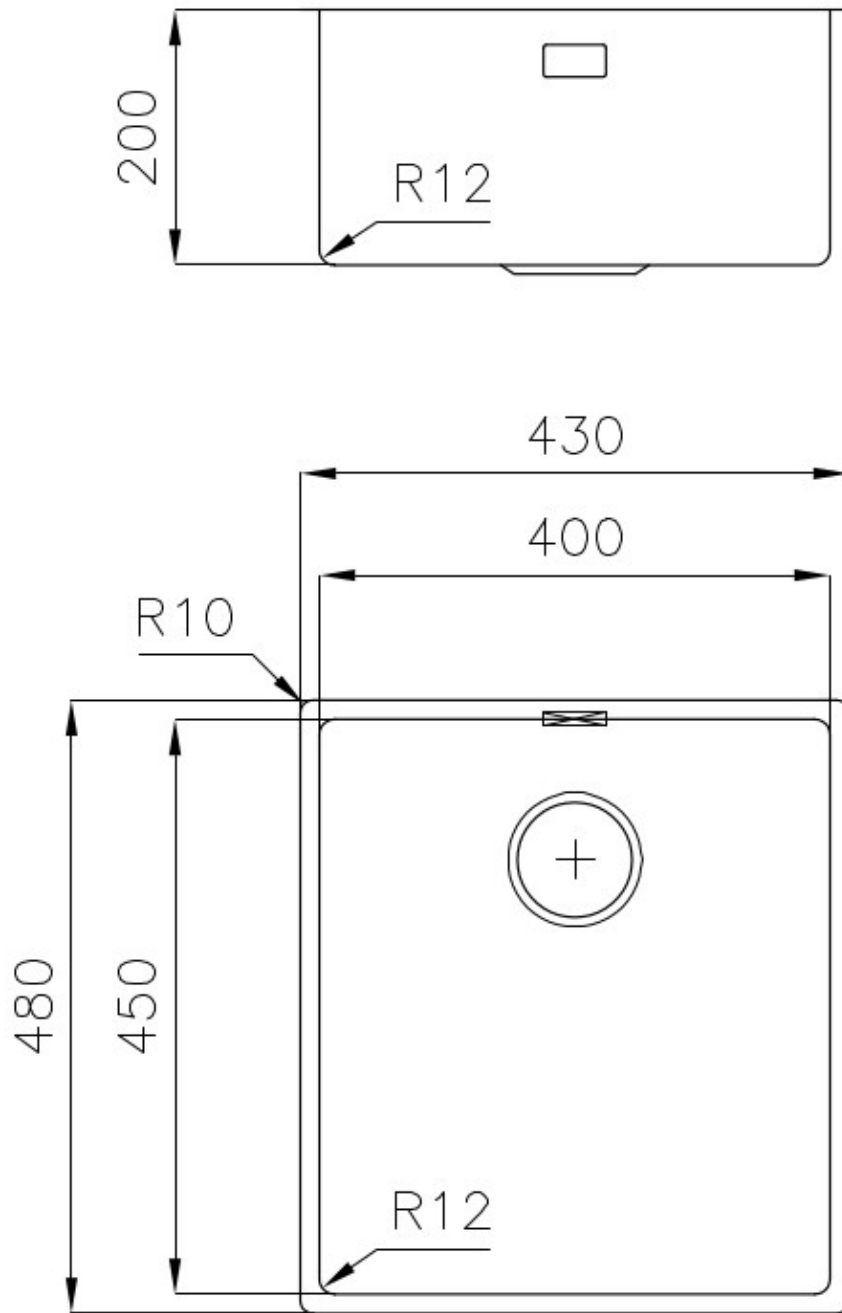

Sink Serie 45

Kitchen Sinks

Code: 3139 850

DETAILS

Edge/Installation Type	Undermount
Material	AISI 304 stainless steel
Texture	Foster brushed
Base	45 cm
Dimensions	480x430 mm
Standard fittings	Fixing hooks, gasket, drain, overflow and siphon, boxed packing
Mixer holes	No standard holes
Built-in hole	View technical data sheet
Drainer	No

Width 43 cm

Bowl dimension 450x400mm

Number of bowls 1 bowl

Waste fitting 3,5" drain

FEATURES

Basket 3,5" waste fitting The drain is equipped with a large 3.5" drain, with the practical basket cap that prevents the discharge of solid parts.

Deep bowls This bowls reach an important depth, over 20 cm, thanks to the advanced production technology, that can be offer great capiciency and praticity in all the washing operations.

High thickness 1mm thick steel. A significant thickness, which guarantees the maximum sturdiness and durability.

Small radius Bowls with squared shapes with a modern design and an increased capacity, for a minimal aesthetics connected with an extreme praticity.

TECHNICAL DATA

Cut out size – Dimensioni per foratura top